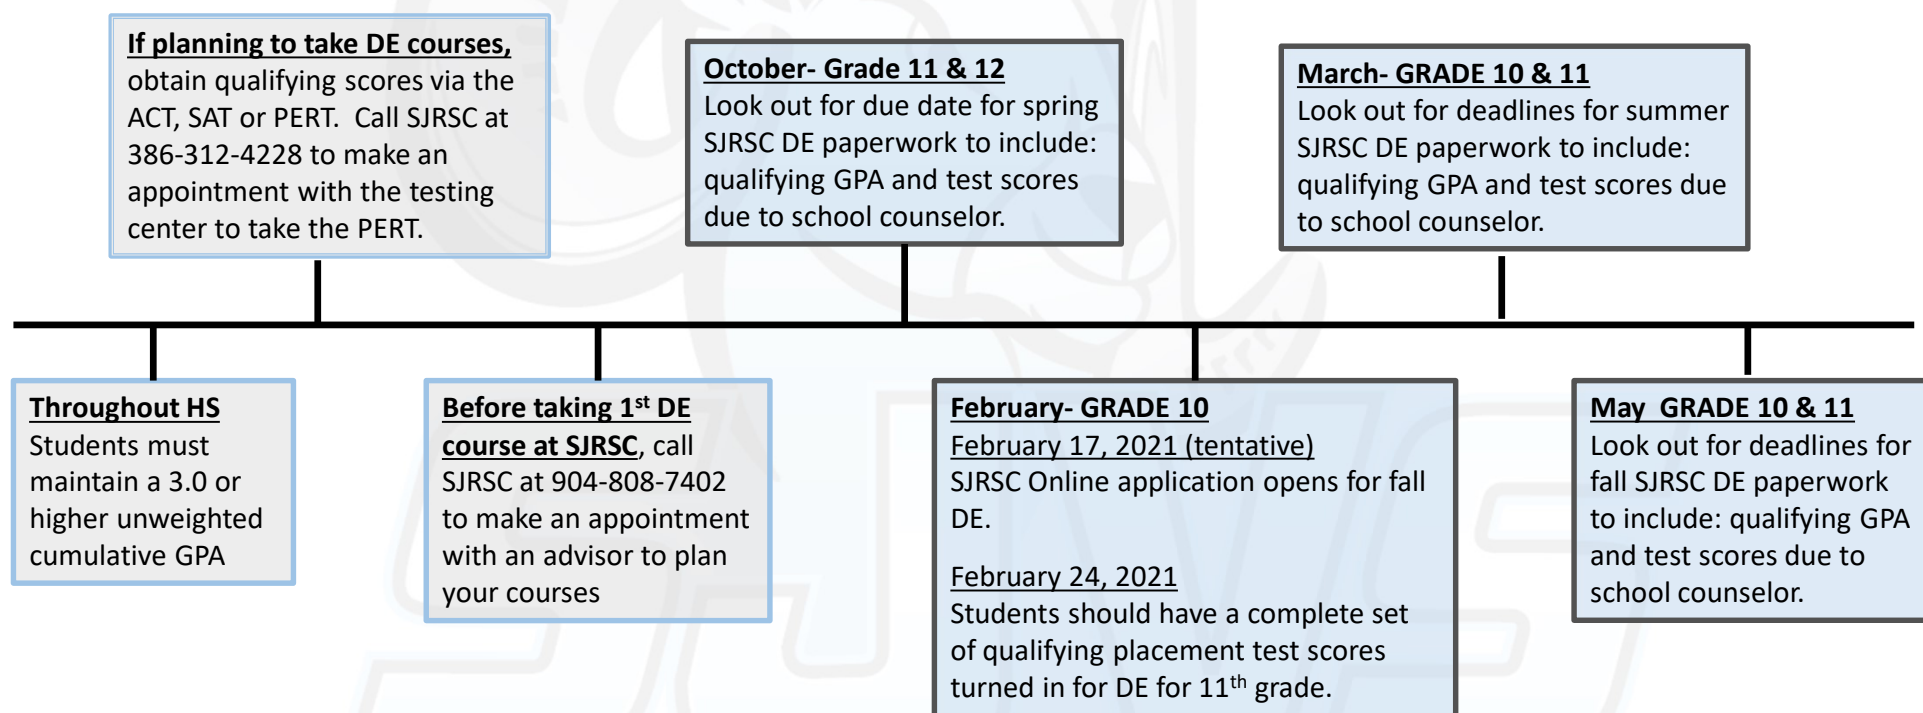

# Dual Enrollment SJVS Timeline

\*All DE students are required to maintain a 3.0 unweighted cumulative for continued eligibility in the program.

SJRSC= St Johns River State College  
DE= Dual Enrollment